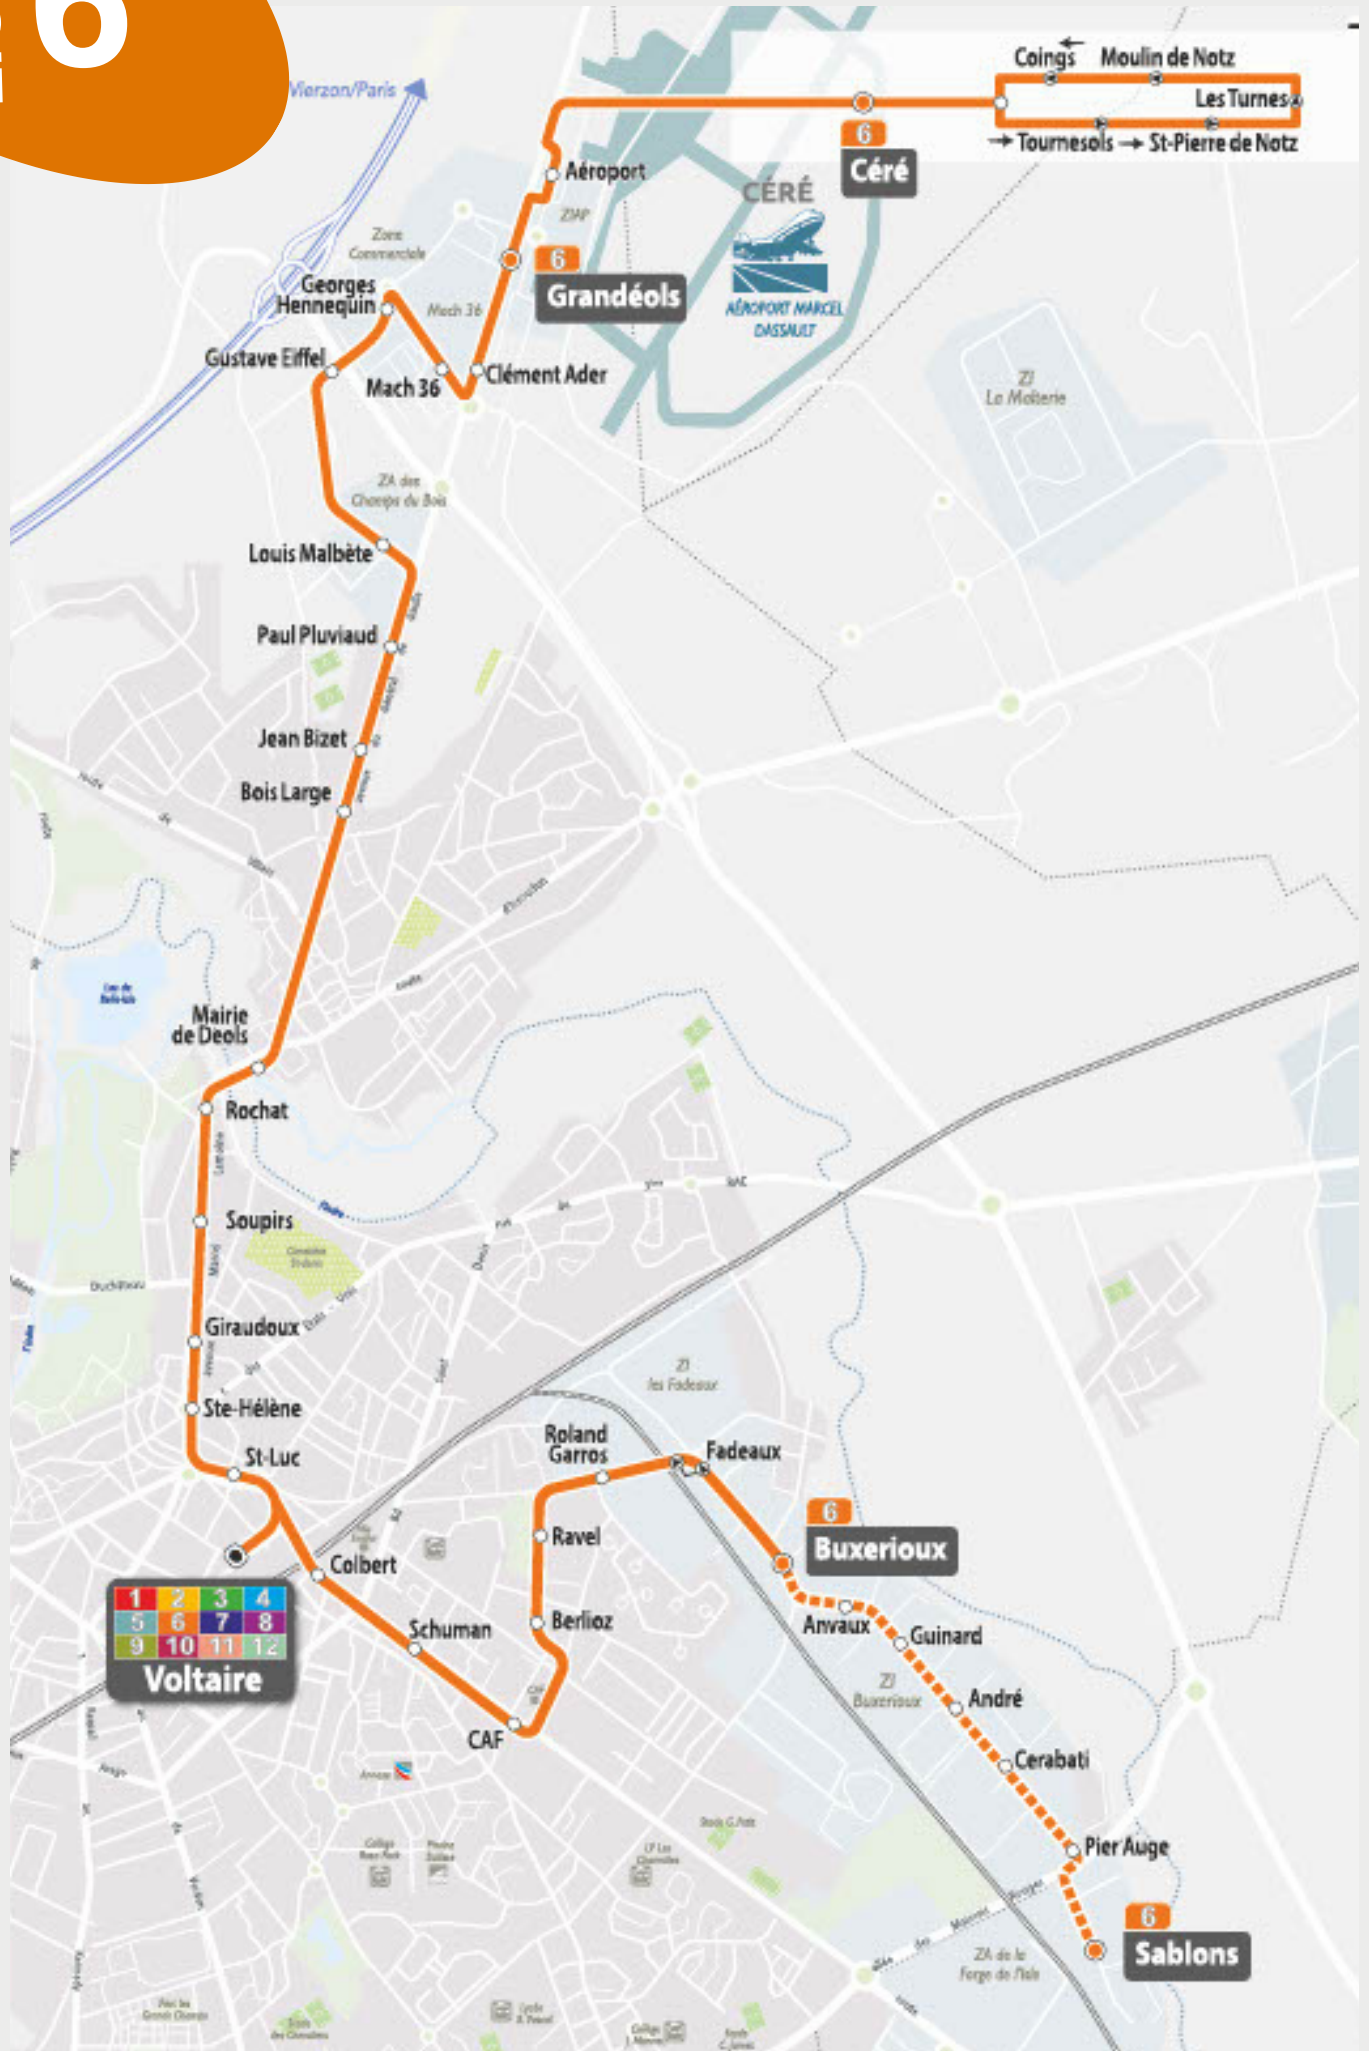

LIGNE 6

LIGNE 6

ZI BUXERIOUX ► GRANDEOLS ► AEROPORT

► CERE - COINGS

Du lundi au vendredi
périodes scolaires

| | | | | | | | | | | | | | | |
|-------------------|-------------|-------------|-------------|-------------|--------------|--------------|--------------|--------------|--------------|--------------|--------------|--------------|--------------|--------------|
| SABLONS | - | - | 8:00 | 8:50 | - | - | 12:00 | 13:16 | 14:10 | - | - | 17:00 | 18:10 | - |
| PIER AUGÉ | - | - | 8:01 | 8:51 | - | - | 12:01 | 13:17 | 14:11 | - | - | 17:01 | 18:11 | - |
| CERABATI | - | - | 8:01 | 8:51 | - | - | 12:01 | 13:17 | 14:11 | - | - | 17:01 | 18:11 | - |
| ANDRE | - | - | 8:02 | 8:52 | - | - | 12:02 | 13:18 | 14:12 | - | - | 17:02 | 18:12 | - |
| GUINARD | - | - | 8:03 | 8:53 | - | - | 12:03 | 13:19 | 14:13 | - | - | 17:03 | 18:13 | - |
| ANVAUX | - | - | 8:03 | 8:53 | - | - | 12:03 | 13:19 | 14:13 | - | - | 17:03 | 18:13 | - |
| BUXERIOUX | 6:10 | 7:14 | 8:04 | 8:54 | 10:06 | 11:16 | 12:04 | 13:20 | 14:14 | 15:08 | 16:16 | 17:04 | 18:14 | 19:07 |
| FADEAUX | 6:11 | 7:15 | 8:05 | 8:55 | 10:07 | 11:17 | 12:05 | 13:21 | 14:15 | 15:09 | 16:17 | 17:05 | 18:15 | 19:08 |
| ROLAND GARROS | 6:12 | 7:16 | 8:06 | 8:56 | 10:08 | 11:18 | 12:06 | 13:22 | 14:16 | 15:10 | 16:18 | 17:06 | 18:16 | 19:09 |
| RAVEL | 6:14 | 7:18 | 8:08 | 8:58 | 10:10 | 11:20 | 12:08 | 13:24 | 14:18 | 15:12 | 16:20 | 17:08 | 18:18 | 19:11 |
| BERLIOZ | 6:15 | 7:19 | 8:09 | 8:59 | 10:11 | 11:21 | 12:09 | 13:25 | 14:19 | 15:13 | 16:21 | 17:09 | 18:19 | 19:12 |
| CAF | 6:17 | 7:21 | 8:11 | 9:01 | 10:13 | 11:23 | 12:11 | 13:27 | 14:21 | 15:15 | 16:23 | 17:11 | 18:21 | 19:14 |
| SCHUMAN | 6:19 | 7:23 | 8:13 | 9:03 | 10:15 | 11:25 | 12:13 | 13:29 | 14:23 | 15:17 | 16:25 | 17:13 | 18:23 | 19:16 |
| COLBERT | 6:21 | 7:25 | 8:15 | 9:05 | 10:17 | 11:27 | 12:15 | 13:31 | 14:25 | 15:19 | 16:27 | 17:15 | 18:25 | 19:18 |
| VOLTAIRE | 6:23 | 7:30 | 8:17 | 9:07 | 10:19 | 11:29 | 12:20 | 13:35 | 14:27 | 15:21 | 16:29 | 17:20 | 18:30 | 19:20 |
| SAINT LUC | 6:25 | 7:32 | 8:19 | 9:09 | 10:21 | 11:31 | 12:22 | 13:37 | 14:29 | 15:23 | 16:31 | 17:22 | 18:32 | 19:22 |
| SAINTE HELENE | 6:26 | 7:33 | 8:20 | 9:10 | 10:22 | 11:32 | 12:23 | 13:38 | 14:30 | 15:24 | 16:32 | 17:23 | 18:33 | 19:23 |
| GIRAUDOUX | 6:28 | 7:35 | 8:22 | 9:12 | 10:24 | 11:34 | 12:25 | 13:40 | 14:32 | 15:26 | 16:34 | 17:25 | 18:35 | 19:25 |
| SOUPIRS | 6:29 | 7:36 | 8:23 | 9:13 | 10:25 | 11:35 | 12:26 | 13:41 | 14:33 | 15:27 | 16:35 | 17:26 | 18:36 | 19:26 |
| ROCHAT | 6:30 | 7:37 | 8:24 | 9:14 | 10:26 | 11:36 | 12:27 | 13:42 | 14:34 | 15:28 | 16:36 | 17:27 | 18:37 | 19:27 |
| MAIRIE DE DEOLS | 6:31 | 7:38 | 8:25 | 9:15 | 10:27 | 11:37 | 12:28 | 13:43 | 14:35 | 15:29 | 16:37 | 17:28 | 18:38 | 19:28 |
| BOIS LARGE | 6:32 | 7:39 | 8:26 | 9:16 | 10:28 | 11:38 | 12:29 | 13:44 | 14:36 | 15:30 | 16:38 | 17:29 | 18:39 | 19:29 |
| JEAN BIZET | 6:33 | 7:40 | 8:27 | 9:17 | 10:29 | 11:39 | 12:30 | 13:45 | 14:37 | 15:31 | 16:39 | 17:30 | 18:40 | 19:30 |
| PAUL PLUVIAUD | 6:34 | 7:41 | 8:28 | 9:18 | 10:30 | 11:40 | 12:31 | 13:46 | 14:38 | 15:32 | 16:40 | 17:31 | 18:41 | 19:31 |
| LOUIS MALBETE | 6:35 | 7:42 | 8:29 | 9:19 | 10:31 | 11:41 | 12:32 | 13:47 | 14:39 | 15:33 | 16:41 | 17:32 | 18:42 | 19:32 |
| GUSTAVE EIFFEL | 6:36 | 7:43 | 8:30 | 9:20 | 10:32 | 11:42 | 12:33 | 13:48 | 14:40 | 15:34 | 16:42 | 17:33 | 18:43 | 19:33 |
| GEORGES HENNEQUIN | 6:37 | 7:44 | 8:31 | 9:21 | 10:33 | 11:43 | 12:34 | 13:49 | 14:41 | 15:35 | 16:43 | 17:34 | 18:44 | 19:34 |
| MACH36 | 6:38 | 7:45 | 8:32 | 9:22 | 10:34 | 11:44 | 12:35 | 13:50 | 14:42 | 15:36 | 16:44 | 17:35 | 18:45 | 19:35 |
| CLEMENT ADER | 6:39 | 7:46 | 8:33 | 9:23 | 10:35 | 11:45 | 12:36 | 13:51 | 14:43 | 15:37 | 16:45 | 17:36 | 18:46 | 19:36 |
| GRANDEOLS | 6:40 | 7:47 | 8:34 | 9:24 | 10:36 | 11:46 | 12:37 | 13:52 | 14:44 | 15:38 | 16:46 | 17:37 | 18:47 | 19:37 |
| AEROPORT | 6:42 | 7:48 | 8:35 | - | - | 11:47 | 12:39 | 13:53 | - | - | 16:47 | 17:39 | 18:48 | 19:39 |
| CERE | 6:45 | - | - | - | - | - | 12:42 | - | - | - | - | 17:42 | - | 19:42 |
| TOURNESOLS | 6:46 | - | - | - | - | - | 12:43 | - | - | - | - | 17:43 | - | 19:43 |
| ST PIERRE DE NOTZ | 6:50 | - | - | - | - | - | 12:47 | - | - | - | - | 17:47 | - | 19:47 |
| LES TURNES | 6:54 | - | - | - | - | - | 12:51 | - | - | - | - | 17:51 | - | 19:51 |
| MOULIN DE NOTZ | 6:56 | - | - | - | - | - | 12:53 | - | - | - | - | 17:53 | - | 19:53 |
| COINGS | 7:02 | - | - | - | - | - | 12:59 | - | - | - | - | 17:59 | - | 19:59 |
| CERE | 7:05 | 7:52 | 8:39 | - | - | 11:51 | 13:02 | 13:57 | - | - | 16:51 | 18:02 | 18:52 | 20:02 |