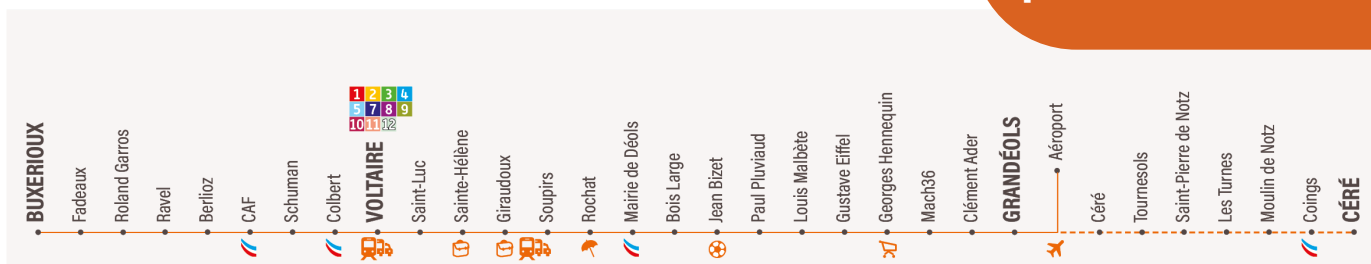

LIGNE 6

ZI BUXERIOUX ► GRANDEOLS ► AEROPORT ► CERE - COINGS

samedi
périodes scolaires

BUXERIOUX	6:32	7:14	9:30	11:20	12:04	13:20	14:40	16:20	17:04	18:14	19:07
FADEAUX	6:33	7:15	9:31	11:21	12:05	13:21	14:41	16:21	17:05	18:15	19:08
ROLAND GARROS	6:34	7:16	9:32	11:22	12:06	13:22	14:42	16:22	17:06	18:16	19:09
RAVEL	6:36	7:18	9:34	11:24	12:08	13:24	14:44	16:24	17:08	18:18	19:11
BERLIOZ	6:37	7:19	9:35	11:25	12:09	13:25	14:45	16:25	17:09	18:19	19:12
CAF	6:39	7:21	9:37	11:27	12:11	13:27	14:47	16:27	17:11	18:21	19:14
SCHUMAN	6:41	7:23	9:39	11:29	12:13	13:29	14:49	16:29	17:13	18:23	19:16
COLBERT	6:43	7:25	9:41	11:31	12:15	13:31	14:51	16:31	17:15	18:25	19:18
VOLTAIRE	6:45	7:30	9:43	11:33	12:20	13:35	14:53	16:33	17:20	18:30	19:20
SAINT LUC	6:47	7:32	9:45	11:35	12:22	13:37	14:55	16:35	17:22	18:32	19:22
SAINTE HELENE	6:48	7:33	9:46	11:36	12:23	13:38	14:56	16:36	17:23	18:33	19:23
GIRAUDOUX	6:50	7:35	9:48	11:38	12:25	13:40	14:58	16:38	17:25	18:35	19:25
SOUPIRS	6:51	7:36	9:49	11:39	12:26	13:41	14:59	16:39	17:26	18:36	19:26
ROCHAT	6:52	7:37	9:50	11:40	12:27	13:42	15:00	16:40	17:27	18:37	19:27
MAIRIE DE DEOLS	6:53	7:38	9:51	11:41	12:28	13:43	15:01	16:41	17:28	18:38	19:28
BOIS LARGE	6:54	7:39	9:52	11:42	12:29	13:44	15:02	16:42	17:29	18:39	19:29
JEAN BIZET	6:55	7:40	9:53	11:43	12:30	13:45	15:03	16:43	17:30	18:40	19:30
PAUL PLUVIAUD	6:56	7:41	9:54	11:44	12:31	13:46	15:04	16:44	17:31	18:41	19:31
LOUIS MALBETE	6:57	7:42	9:55	11:45	12:32	13:47	15:05	16:45	17:32	18:42	19:32
GUSTAVE EIFFEL	6:58	7:43	9:56	11:46	12:33	13:48	15:06	16:46	17:33	18:43	19:33
GEORGES HENNEQUIN	6:59	7:44	9:57	11:47	12:34	13:49	15:07	16:47	17:34	18:44	19:34
MACH36	7:00	7:45	9:58	11:48	12:35	13:50	15:08	16:48	17:35	18:45	19:35
CLEMENT ADER	7:01	7:46	9:59	11:49	12:36	13:51	15:09	16:49	17:36	18:46	19:36
GRANDEOLS	7:02	7:47	10:00	11:50	12:37	13:52	15:10	16:50	17:37	18:47	19:37
AEROPORT	-	7:49	-	-	12:39	-	-	-	17:39	-	19:39
CERE	-	7:52	-	-	12:42	-	-	-	17:42	-	19:42
TOURNESOLS	-	7:53	-	-	12:43	-	-	-	17:43	-	19:43
ST PIERRE DE NOTZ	-	7:57	-	-	12:47	-	-	-	17:47	-	19:47
LES TURNES	-	8:01	-	-	12:51	-	-	-	17:51	-	19:51
MOULIN DE NOTZ	-	8:03	-	-	12:53	-	-	-	17:53	-	19:53
COINGS	-	8:09	-	-	12:59	-	-	-	17:59	-	19:59
CERE	-	8:12	-	-	13:02	-	-	-	18:02	-	20:02

sur réservation au 0800 71 10 36