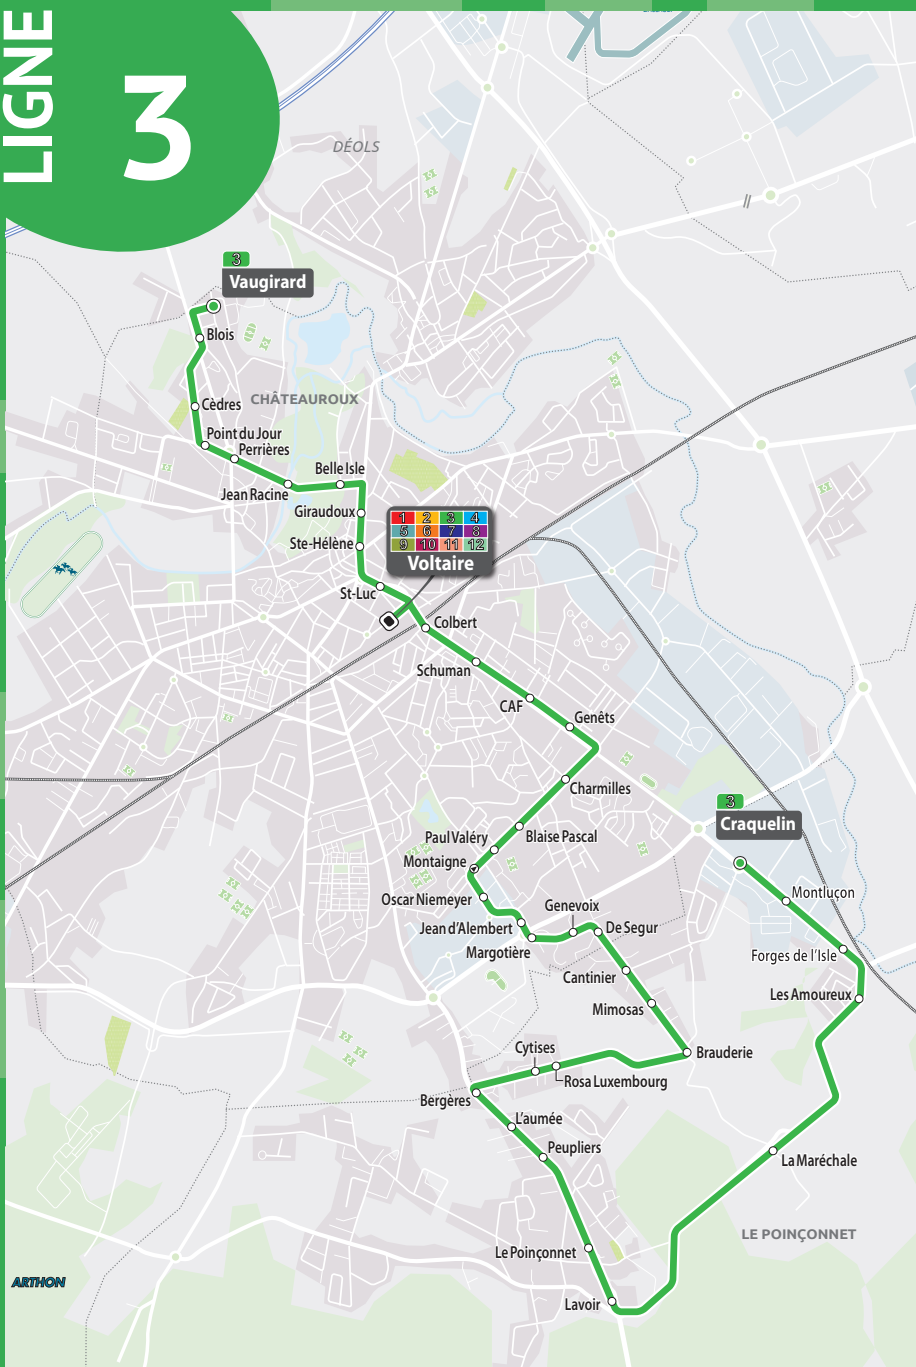

LIGNE 3

AIRTHON

LIGNE 3

▶ CRAQUELIN LE POINÇONNET ▶ VAUGIRARD

Du lundi au vendredi
périodes vacances
scolaires

| | LE POINÇONNET | | VAUGIRARD | | VAUGIRARD | | | | |
|------------------|---------------|------|-----------|-------|-----------|-------|-------|-------|-------|
| CRAQUELIN | 6:53 | - | 8:22 | - | 10:08 | - | 11:43 | - | 12:59 |
| MONTLUCON | 6:53 | - | 8:22 | - | 10:08 | - | 11:43 | - | 12:59 |
| FORGE DE L'ISLE | 6:56 | - | 8:25 | - | 10:11 | - | 11:46 | - | 13:02 |
| LES AMOUREUX | 6:56 | - | 8:25 | - | 10:11 | - | 11:46 | - | 13:02 |
| LA MARECHALE | 6:58 | - | 8:27 | - | 10:13 | - | 11:48 | - | 13:04 |
| LAVOIR | 7:02 | - | 8:31 | - | 10:17 | - | 11:52 | - | 13:08 |
| LE POINÇONNET | 7:03 | - | 8:32 | - | 10:18 | - | 11:53 | - | 13:09 |
| PEUPLIERS | 7:04 | - | 8:33 | - | 10:19 | - | 11:54 | - | 13:10 |
| L'AUMÉE | 7:05 | - | 8:34 | - | 10:20 | - | 11:55 | - | 13:11 |
| BERGERES | 7:06 | - | 8:35 | - | 10:21 | - | 11:56 | - | 13:12 |
| CYTISES | 7:07 | - | 8:36 | - | 10:22 | - | 11:57 | - | 13:13 |
| ROSA LUXEMBOURG | 7:07 | - | 8:36 | - | 10:22 | - | 11:57 | - | 13:13 |
| BRAUDERIE | 7:09 | - | 8:38 | - | 10:24 | - | 11:59 | - | 13:15 |
| MIMOSAS | 7:10 | - | 8:39 | - | 10:25 | - | 12:00 | - | 13:16 |
| CANTINIER | 7:11 | - | 8:40 | - | 10:26 | - | 12:01 | - | 13:17 |
| DE SEGUR | 7:11 | - | 8:40 | - | 10:26 | - | 12:01 | - | 13:17 |
| GENVOIX | 7:12 | - | 8:41 | - | 10:27 | - | 12:02 | - | 13:18 |
| MARGOTIERE | 7:12 | - | 8:41 | - | 10:27 | - | 12:02 | - | 13:18 |
| JEAN D'ALEMBERT | 7:13 | - | 8:42 | - | 10:28 | - | 12:03 | - | 13:19 |
| OSCAR NIEMEYER | 7:14 | - | 8:43 | - | 10:29 | - | 12:04 | - | 13:20 |
| MONTAIGNE | 7:15 | - | 8:44 | - | 10:30 | - | 12:05 | - | 13:21 |
| PAUL VALERY | 7:16 | - | 8:45 | - | 10:31 | - | 12:06 | - | 13:22 |
| BLAISE PASCAL | 7:17 | - | 8:46 | - | 10:32 | - | 12:07 | - | 13:23 |
| CHARMILLES | 7:19 | - | 8:48 | - | 10:34 | - | 12:09 | - | 13:25 |
| GENÈTS | 7:20 | - | 8:49 | - | 10:35 | - | 12:10 | - | 13:26 |
| CAF | 7:21 | - | 8:50 | - | 10:36 | - | 12:11 | - | 13:27 |
| SCHUMAN | 7:23 | - | 8:52 | - | 10:38 | - | 12:13 | - | 13:29 |
| COLBERT | 7:25 | - | 8:54 | - | 10:40 | - | 12:15 | - | 13:31 |
| VOLTAIRE | 7:30 | 8:14 | 8:56 | 9:51 | 10:42 | 11:34 | 12:20 | 13:03 | 13:35 |
| SAINT LUC | 7:32 | 8:16 | 8:58 | 9:53 | 10:44 | 11:36 | 12:22 | 13:05 | 13:37 |
| SAINTE HELENE | 7:33 | 8:17 | 8:59 | 9:54 | 10:45 | 11:37 | 12:23 | 13:06 | 13:38 |
| GIRAUDOUX | 7:35 | 8:19 | 9:01 | 9:56 | 10:47 | 11:39 | 12:25 | 13:08 | 13:40 |
| BELLE-ISLE | 7:36 | 8:20 | 9:02 | 9:57 | 10:48 | 11:40 | 12:26 | 13:09 | 13:41 |
| JEAN RACINE | 7:37 | 8:21 | 9:03 | 9:58 | 10:49 | 11:41 | 12:27 | 13:10 | 13:42 |
| PERRIERES | 7:38 | 8:22 | 9:04 | 9:59 | 10:50 | 11:42 | 12:28 | 13:11 | 13:43 |
| POINT DU JOUR | 7:39 | 8:23 | 9:05 | 10:00 | 10:51 | 11:43 | 12:29 | 13:12 | 13:44 |
| CEDRES | 7:40 | 8:24 | 9:06 | 10:01 | 10:52 | 11:44 | 12:30 | 13:13 | 13:45 |
| BLOIS | 7:41 | 8:25 | 9:07 | 10:02 | 10:53 | 11:45 | 12:31 | 13:14 | 13:46 |
| VAUGIRARD | 7:43 | 8:27 | 9:09 | 10:04 | 10:55 | 11:47 | 12:33 | 13:16 | 13:48 |